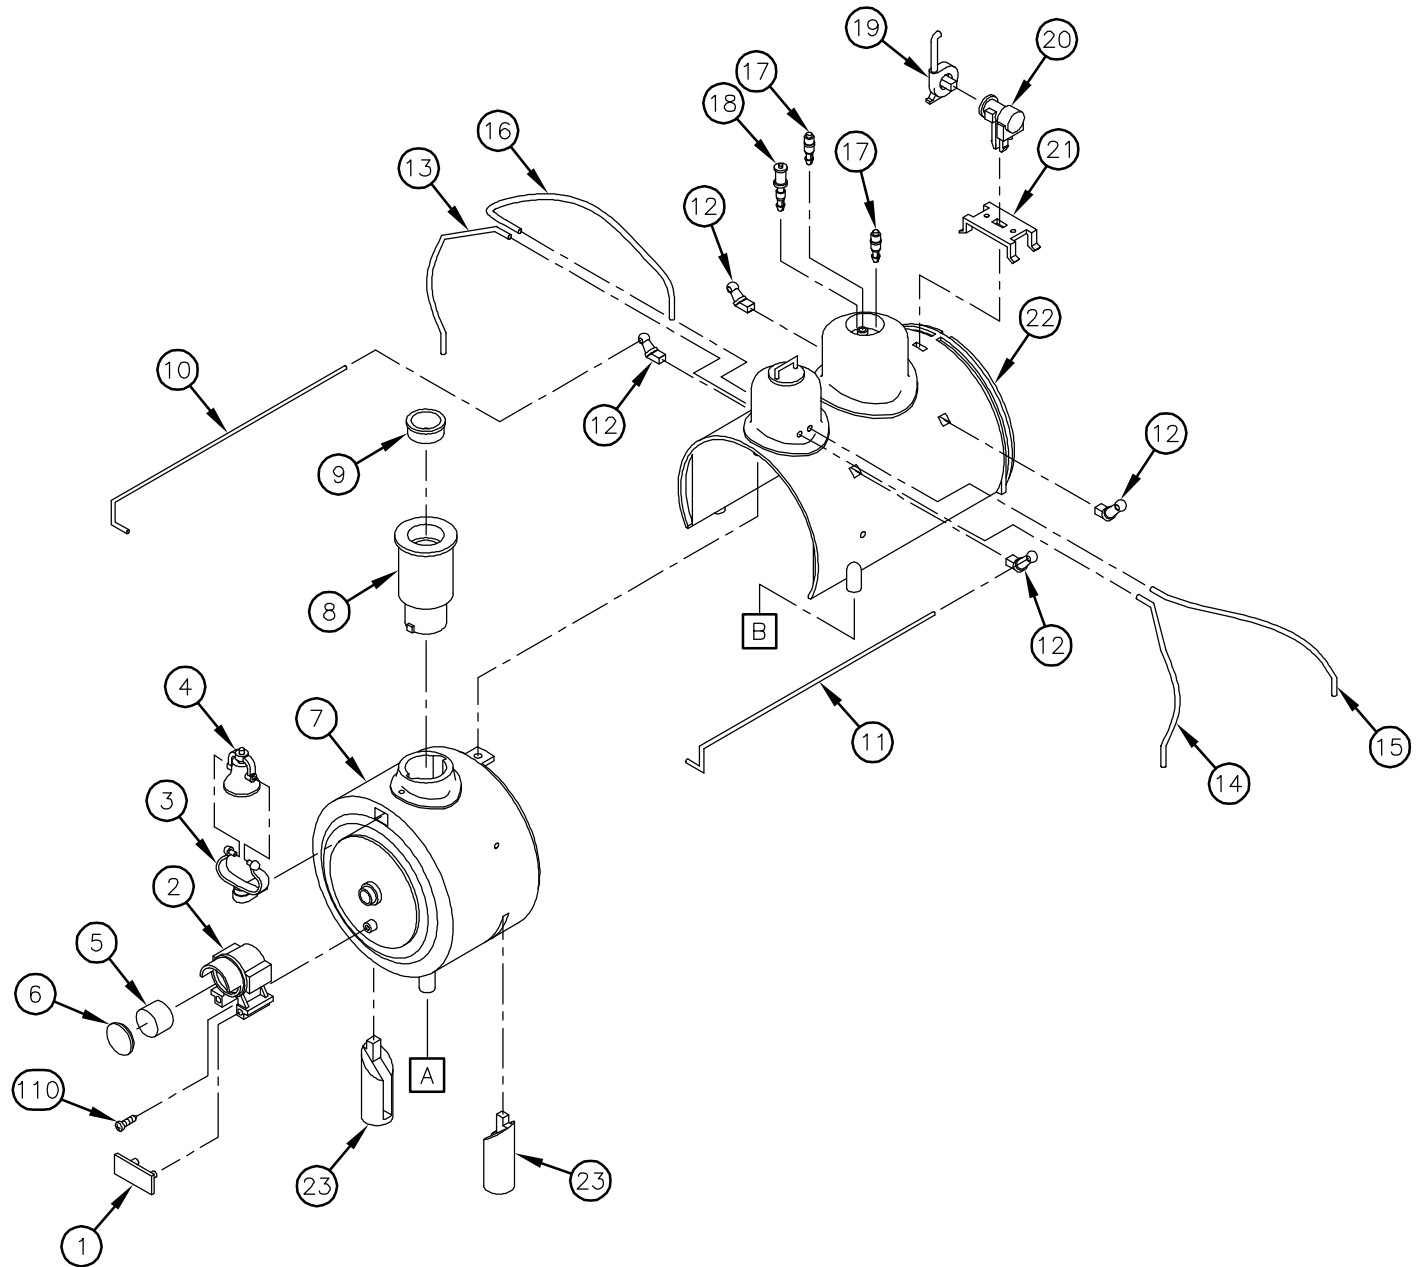

72323 72423

LOK NUR
LOCO ONLY